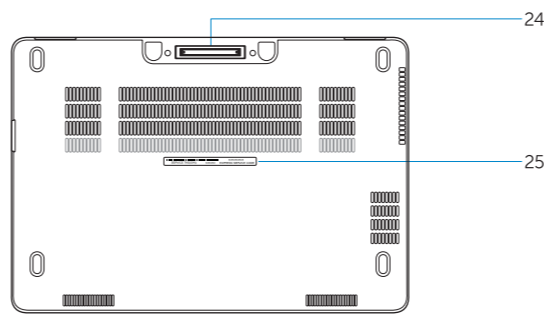

## Features

Funkcije | Caracteristici | Funkcije

1. Network connector
2. HDMI connector
3. Mini DisplayPort
4. Microphones (only in touchscreen)
5. Camera
6. Camera-status light
7. USB 3.0 connectors (2)
8. Power connector
9. Microphones (only in non-touchscreen)
10. Power button
11. SIM port (optional)
12. USB 3.0 connector with PowerShare
13. Memory card reader
14. Headset connector
15. Contactless smart-card reader (optional)
16. Fingerprint reader (optional)
17. Battery-status light
18. Hard-drive activity light
19. Power-status light
20. Speakers
21. Touchpad
22. Smart card reader (optional)
23. Security-cable slot
24. Dock connector
25. Service-tag label